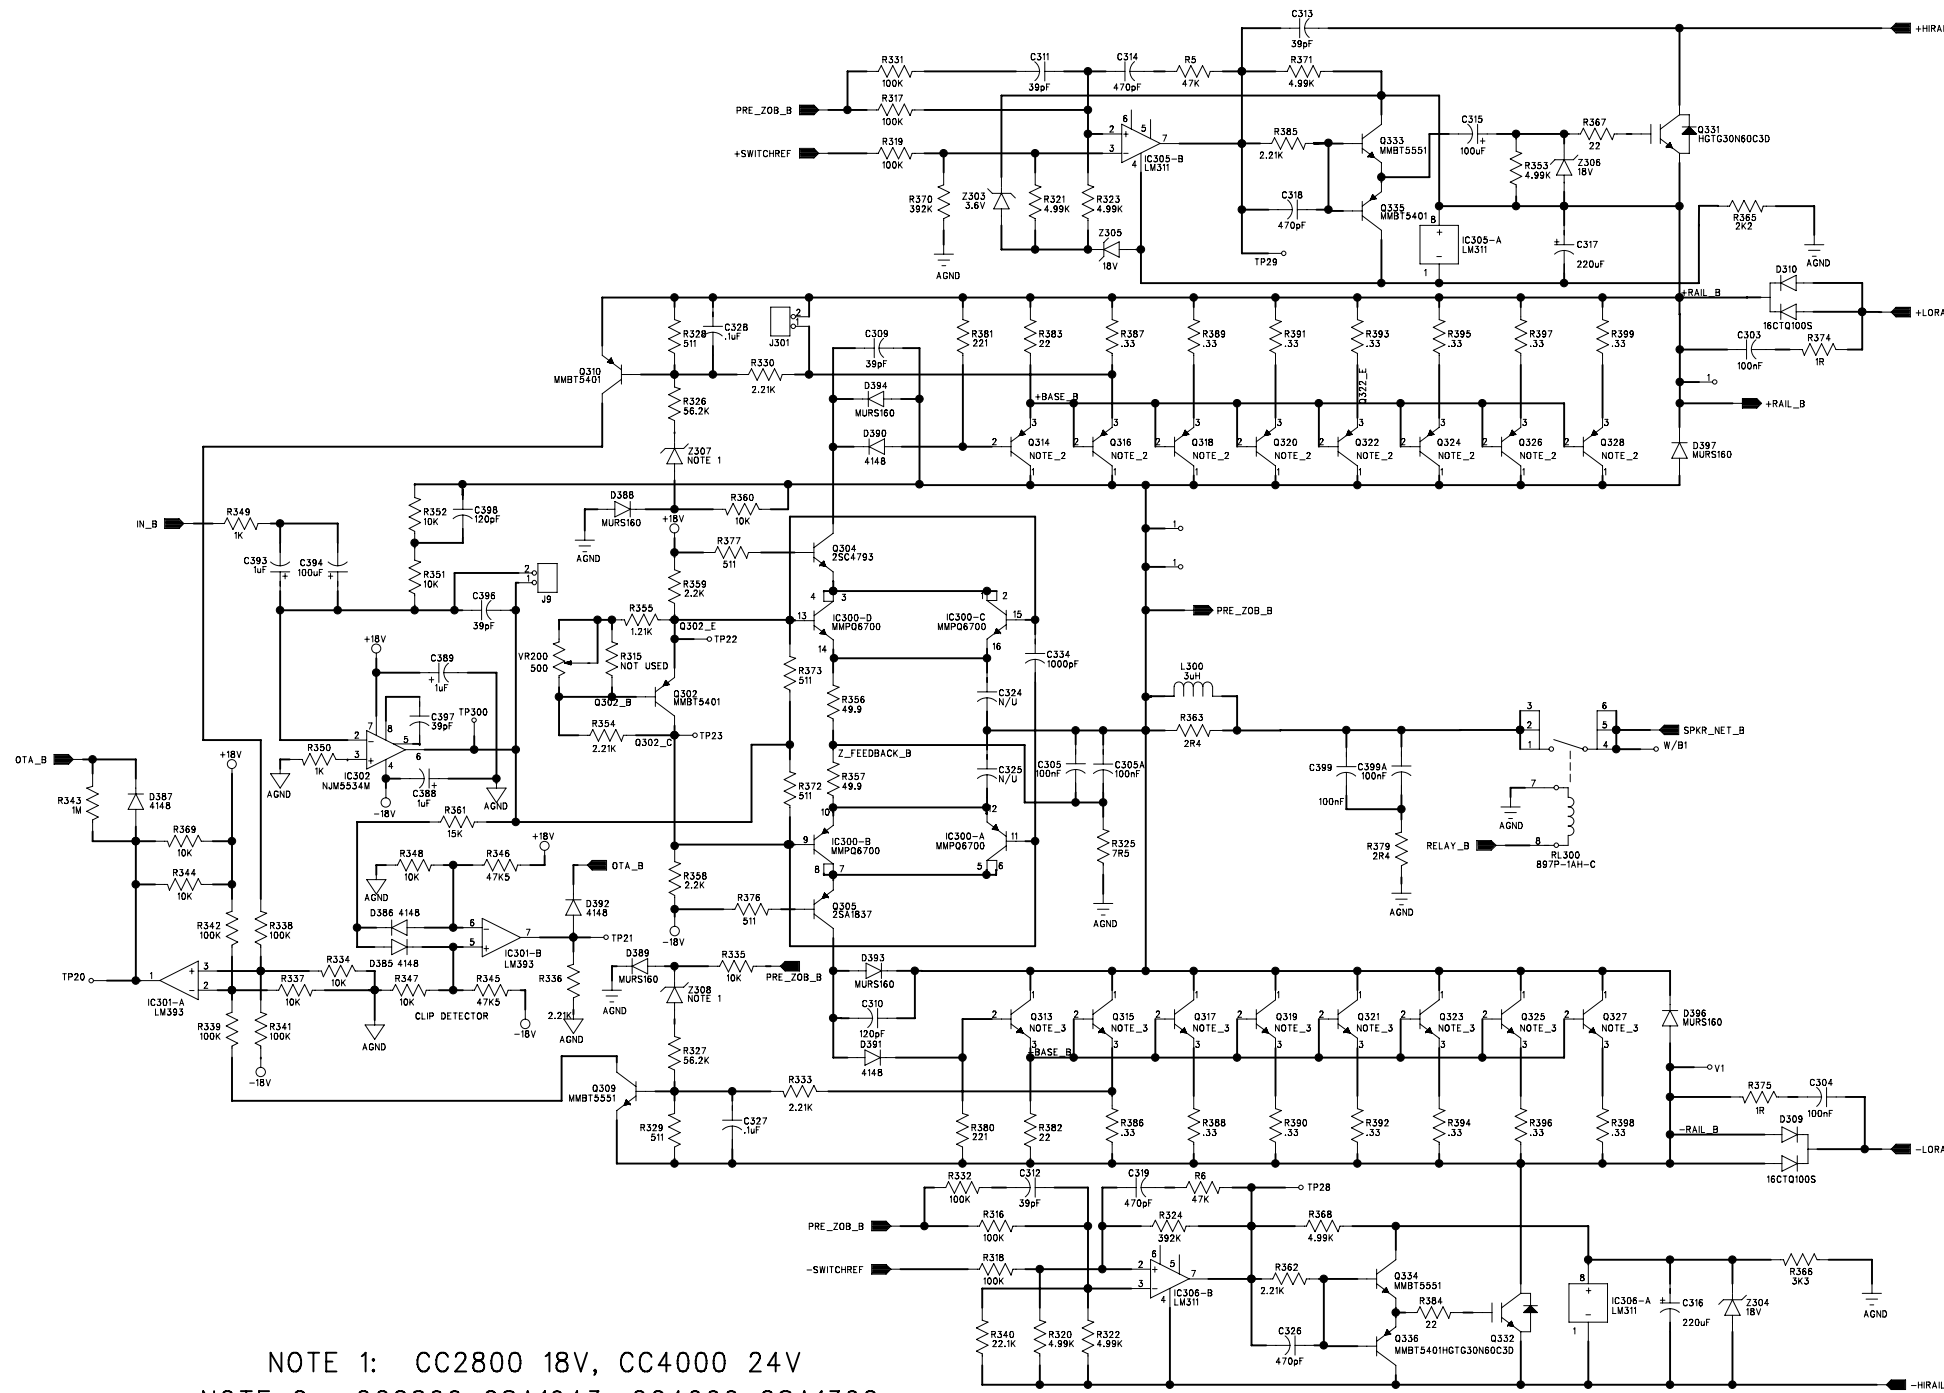

REVISION RECORD			
LTR	ECO NO:	APPROVED:	DATE:

NOTE 1: CC2800 18V, CC4000 24V
 NOTE 2: CC2800 2SA1943, CC4000 2SA1302
 NOTE 3: CC2800 2SC5200, CC4000 2SC3281

CREST AUDIO INC.
 711 A STREET
 MERIDIAN, MISSISSIPPI 39301

DRAWN:	DATED:	TITLE: CC2800/4000 CH B
CHECKED:	DATED:	DRAWING NO: REV:
QUALITY CONTROL:	DATED:	SIZE: CODE: PCB #: REV:
RELEASED:	DATED:	ASSY #: REV: